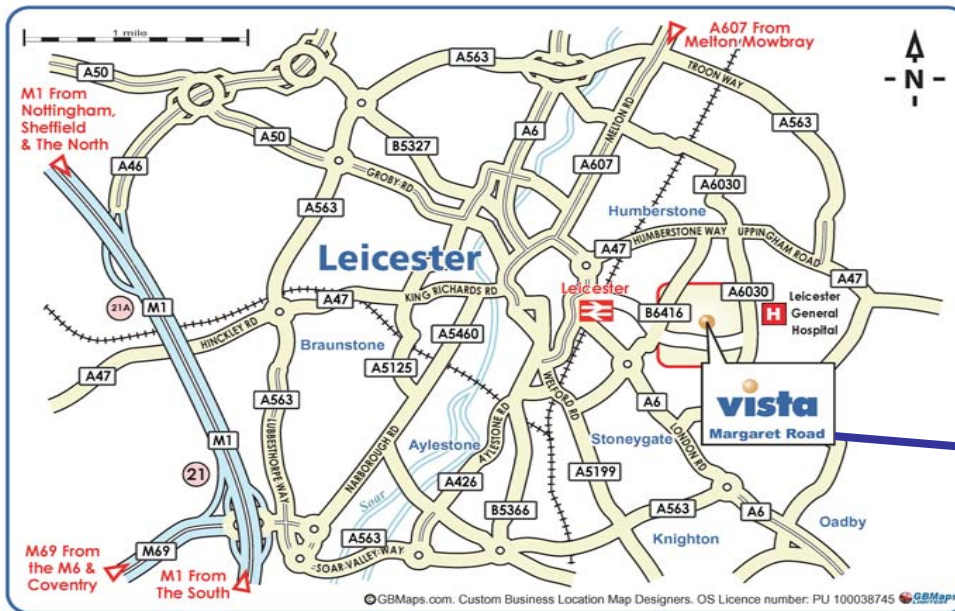

Improving lives for people with sight loss

All vehicle access is via Margaret Road, off **Gwendolen Road**, including visitors for the Resource Centre, Gedding Road, Leicester, LE5 5DU. **NB** There is no access to Vista from the Margaret Road on St. Saviours Road.

Main Reception

For information:

Vista's Reception is now in the Resource Centre, please follow the one-way system around the building from the Margaret Road Entrance.