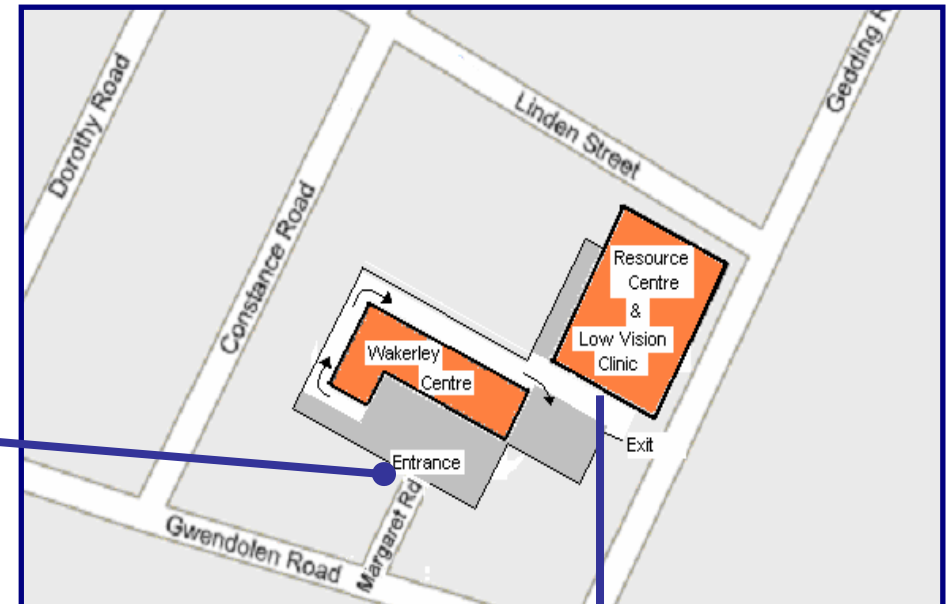

Improving lives for people with sight loss

All vehicle access is via Margaret Road, off **Gwendolen Road**, including visitors for the Resource Centre, Gedding Road, Leicester, LE5 5DU. **NB** There is no access to Vista from the Margaret Road on St. Saviours Road.

Main Reception

For information:

Vista's Reception is now in the Resource Centre, please follow the one-way system around the building from the Margaret Road Entrance.