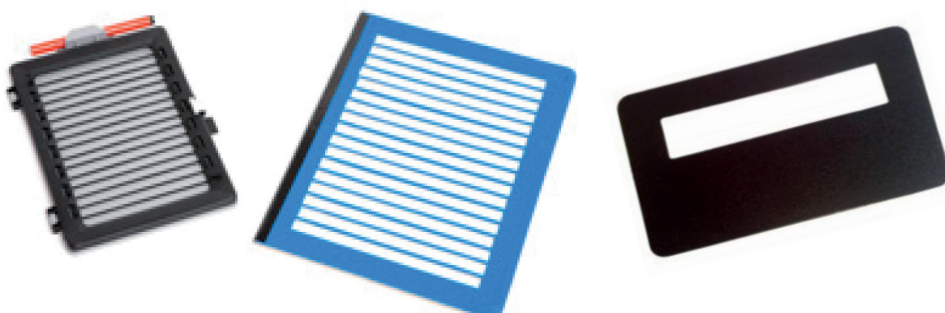

Typoscope reading guides (mixed pack of four) (£5.99)

- For large print books, reveals two lines of 24-point print or three lines of 16-point print
- For smaller books and paperbacks, reveals two lines of 16-point print
- For newspaper and magazine columns, there are two slots to view different column sizes
- For large print columns, reveals two lines of 16-point print, and can be used for large columns or for large print magazines.