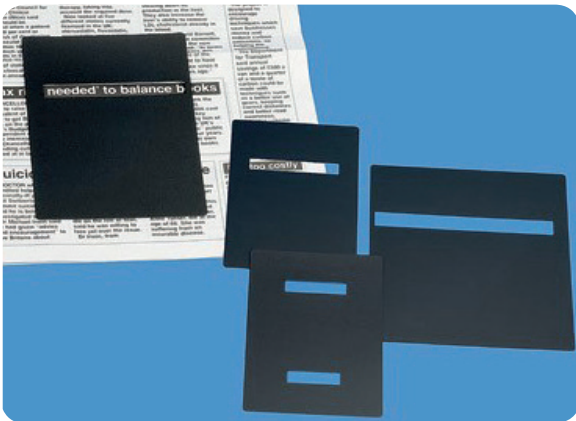

- A3 large print wall calendar (£6.99)
- A3 large print important dates calendar (£6.99)
- A4 large print desk diary (£11.50)
- A4 academic diary (£20.99)
- Pocket diary (£6.50)
- Pocket diary refills (£5.75)

Writing Guides and Frames

- Clip frame (£3.99)
- A5 cardboard writing line guide (£5.99)
- A4 cardboard writing line guide (£7.99)
- A5 plastic writing line guide (£11.99)
- A4 plastic writing line guide (£16.99)
- Signature guide (£0.99)
- Line guide (£1.00)
- Envelope guide (address outline) (£1.99)

Typoscope reading guides (mixed pack of four) (£5.99)

- For large print books, reveals two lines of 24-point print or three lines of 16-point print
- For smaller books and paperbacks, reveals two lines of 16-point print
- For newspaper and magazine columns, there are two slots to view different column sizes
- For large print columns, reveals two lines of 16-point print, and can be used for large columns or for large print magazines.